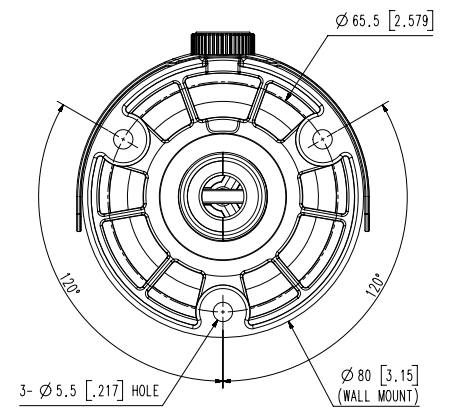

## Compatible Accessories (Optional)

SBO-100B1

SBO-100B1

SBP-302PM

Video	
Imaging Device	1/2.8" 2MP CMOS
Resolution	1920x1080
Max. Framerate	30fps / 25fps(60Hz / 50Hz)
Min. Illumination	Color : 0.11Lux(F1.6, 30IRE) BW : 0Lux(IR LED on)
Video Out	BNC(AHD / TVI / CVI / CVBS Selectable)
Video Transmission Distance	500m(5C2V Coaxial Cable)
Lens	
Focal Length (Zoom Ratio)	3.2~10mm(3.1x) motorized varifocal
Max. Aperture Ratio	F1.6
Min. Object Distance	0.5m(1.64ft)
Focus Control	Manual
Lens Type	DC auto iris
Operational	
Camera Title	Displayed up to 15 characters
Day & Night	Auto(ICR)
Backlight Compensation	BLC, HLC, WDR
Wide Dynamic Range	120dB
Digital Noise Reduction	SSNRIV
Defog	Support
Motion Detection	4ea
Privacy Masking	8ea, rectangular zones
Gain Control	Low / Middle / High / Very High
White Balance	ATW / AWC / Manual / Indoor / Outdoor
Electronic Shutter Speed	1 ~ 1/12,000sec
Video Rotation	H-Rev / V-Rev
Analytics	Motion detection
Alarm I/O	MD output 1ea
Alarm Triggers	Analytics
Alarm Events	Alarm output
IR Viewable Length	30m(98.43ft)
Coaxial Protocol	ACP(AHD Coax Protocol), TCP(TVI Coax Protocol), CCP(CVI Coax Protocol) CVBS : Pelco-C(Coaxitron)
Environmental & Electrical	
Operating Temperature / Humidity	-30°C ~ +55°C(+22°F ~ +131°F) / Less than 90% RH
Certification	IP66, IK10
Input Voltage	24VAC, 12VDC
Power Consumption	Max 5.8W

**Mechanical**

<b>Color / Material</b>	Dark grey / Aluminum
<b>Product Dimensions / Weight</b>	Ø78.0x259.8mm(3.07x10.23"), 948g(2.09 lb)

- The latest product information / specification can be found at [hanwha-security.com](http://hanwha-security.com)
- Design and specifications are subject to change without notice.
- Wisenet is the proprietary brand of Hanwha Techwin, formerly known as Samsung Techwin.

UNIT : mm [inch]  
SCALE : 1/1