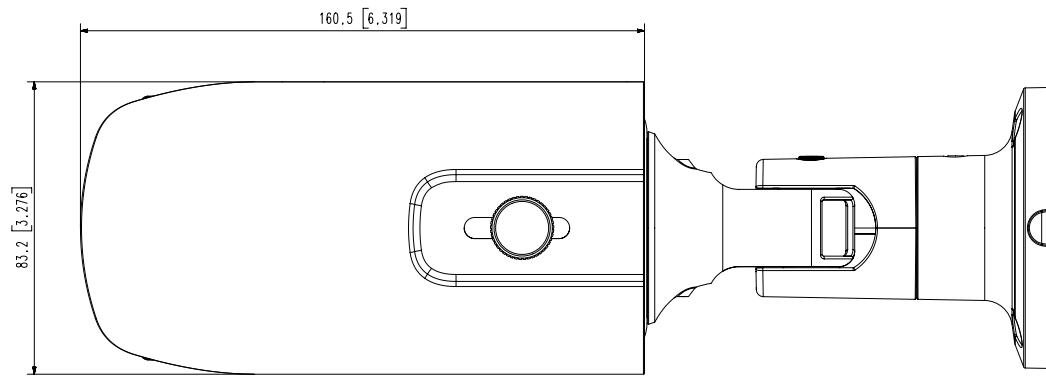

## Compatible Accessories (Optional)

SBO-100B1

SBO-100B1

SBP-302PM

Video	
Imaging Device	1/2.8" 2MP CMOS
Resolution	1920x1080
Max. Framerate	30fps / 25fps(60Hz / 50Hz)
Min. Illumination	Color : 0.11Lux(F1.6, 30IRE) BW : 0Lux(IR LED on)
Video Out	BNC(AHD / TVI / CVI / CVBS Selectable)
Video Transmission Distance	500m(5C2V Coaxial Cable)
Lens	
Focal Length (Zoom Ratio)	3.2~10mm(3.1x) motorized varifocal
Max. Aperture Ratio	F1.6
Min. Object Distance	0.5m(1.64ft)
Focus Control	Manual
Lens Type	DC auto iris
Operational	
Camera Title	Displayed up to 15 characters
Day & Night	Auto(ICR)
Backlight Compensation	BLC, HLC, WDR
Wide Dynamic Range	120dB
Digital Noise Reduction	SSNRIV
Defog	Support
Motion Detection	4ea
Privacy Masking	8ea, rectangular zones
Gain Control	Low / Middle / High / Very High
White Balance	ATW / AWC / Manual / Indoor / Outdoor
Electronic Shutter Speed	1 ~ 1/12,000sec
Video Rotation	H-Rev / V-Rev
Analytics	Motion detection
Alarm I/O	MD output 1ea
Alarm Triggers	Analytics
Alarm Events	Alarm output
IR Viewable Length	30m(98.43ft)
Coaxial Protocol	ACP(AHD Coax Protocol), TCP(TVI Coax Protocol), CCP(CVI Coax Protocol) CVBS : Pelco-C(Coaxitron)
Environmental & Electrical	
Operating Temperature / Humidity	-30°C ~ +55°C(+22°F ~ +131°F) / Less than 90% RH
Certification	IP66, IK10
Input Voltage	24VAC, 12VDC
Power Consumption	Max 5.8W

**Mechanical**

<b>Color / Material</b>	Dark grey / Aluminum
<b>Product Dimensions / Weight</b>	Ø78.0x259.8mm(3.07x10.23"), 948g(2.09 lb)

- The latest product information / specification can be found at [hanwha-security.com](http://hanwha-security.com)
- Design and specifications are subject to change without notice.
- Wisenet is the proprietary brand of Hanwha Techwin, formerly known as Samsung Techwin.

UNIT : mm [inch]  
SCALE : 1/1