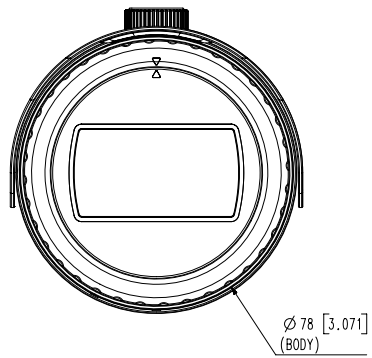

## Compatible Accessories (Optional)

SBO-100B1

SBO-100B1

SBP-302PM

Video	
Imaging Device	1/2.8" 2MP CMOS
Resolution	1920x1080
Max. Framerate	30fps / 25fps(60Hz / 50Hz)
Min. Illumination	Color : 0.11Lux(F1.6, 30IRE) BW : 0Lux(IR LED on)
Video Out	BNC(AHD / TVI / CVI / CVBS Selectable)
Video Transmission Distance	500m(5C2V Coaxial Cable)
Lens	
Focal Length (Zoom Ratio)	3.2~10mm(3.1x) motorized varifocal
Max. Aperture Ratio	F1.6
Min. Object Distance	0.5m(1.64ft)
Focus Control	Manual
Lens Type	DC auto iris
Operational	
Camera Title	Displayed up to 15 characters
Day & Night	Auto(ICR)
Backlight Compensation	BLC, HLC, WDR
Wide Dynamic Range	120dB
Digital Noise Reduction	SSNRIV
Defog	Support
Motion Detection	4ea
Privacy Masking	8ea, rectangular zones
Gain Control	Low / Middle / High / Very High
White Balance	ATW / AWC / Manual / Indoor / Outdoor
Electronic Shutter Speed	1 ~ 1/12,000sec
Video Rotation	H-Rev / V-Rev
Analytics	Motion detection
Alarm I/O	MD output 1ea
Alarm Triggers	Analytics
Alarm Events	Alarm output
IR Viewable Length	30m(98.43ft)
Coaxial Protocol	ACP(AHD Coax Protocol), TCP(TVI Coax Protocol), CCP(CVI Coax Protocol) CVBS : Pelco-C(Coaxitron)
Environmental & Electrical	
Operating Temperature / Humidity	-30°C ~ +55°C(+22°F ~ +131°F) / Less than 90% RH
Certification	IP66, IK10
Input Voltage	24VAC, 12VDC
Power Consumption	Max 5.8W

**Mechanical**

<b>Color / Material</b>	Dark grey / Aluminum
<b>Product Dimensions / Weight</b>	Ø78.0x259.8mm(3.07x10.23"), 948g(2.09 lb)

- The latest product information / specification can be found at [hanwha-security.com](http://hanwha-security.com)
- Design and specifications are subject to change without notice.
- Wisenet is the proprietary brand of Hanwha Techwin, formerly known as Samsung Techwin.

UNIT : mm [inch]  
SCALE : 1/1