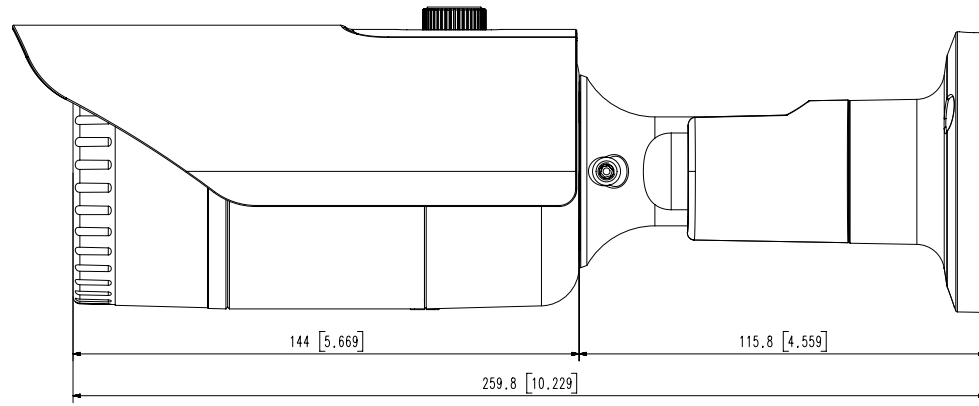

**Mechanical**

<b>Color / Material</b>	Dark grey / Aluminum
<b>Product Dimensions / Weight</b>	Ø78.0x259.8mm(3.07x10.23"), 948g(2.09 lb)

- The latest product information / specification can be found at [hanwha-security.com](http://hanwha-security.com)
- Design and specifications are subject to change without notice.
- Wisenet is the proprietary brand of Hanwha Techwin, formerly known as Samsung Techwin.

UNIT : mm [inch]  
SCALE : 1/1