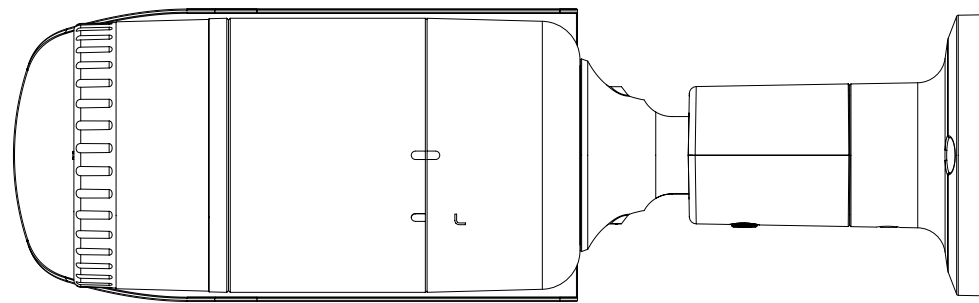

## Compatible Accessories (Optional)

SBO-100B1

SBO-100B1

SBP-302PM

Video	
Imaging Device	1/2.8" 2MP CMOS
Resolution	1920x1080
Max. Framerate	30fps / 25fps(60Hz / 50Hz)
Min. Illumination	Color : 0.11Lux(F1.6, 30IRE) BW : 0Lux(IR LED on)
Video Out	BNC(AHD / TVI / CVI / CVBS Selectable)
Video Transmission Distance	500m(5C2V Coaxial Cable)
Lens	
Focal Length (Zoom Ratio)	3.2~10mm(3.1x) motorized varifocal
Max. Aperture Ratio	F1.6
Min. Object Distance	0.5m(1.64ft)
Focus Control	Manual
Lens Type	DC auto iris
Operational	
Camera Title	Displayed up to 15 characters
Day & Night	Auto(ICR)
Backlight Compensation	BLC, HLC, WDR
Wide Dynamic Range	120dB
Digital Noise Reduction	SSNRIV
Defog	Support
Motion Detection	4ea
Privacy Masking	8ea, rectangular zones
Gain Control	Low / Middle / High / Very High
White Balance	ATW / AWC / Manual / Indoor / Outdoor
Electronic Shutter Speed	1 ~ 1/12,000sec
Video Rotation	H-Rev / V-Rev
Analytics	Motion detection
Alarm I/O	MD output 1ea
Alarm Triggers	Analytics
Alarm Events	Alarm output
IR Viewable Length	30m(98.43ft)
Coaxial Protocol	ACP(AHD Coax Protocol), TCP(TVI Coax Protocol), CCP(CVI Coax Protocol) CVBS : Pelco-C(Coaxitron)
Environmental & Electrical	
Operating Temperature / Humidity	-30°C ~ +55°C(+22°F ~ +131°F) / Less than 90% RH
Certification	IP66, IK10
Input Voltage	24VAC, 12VDC
Power Consumption	Max 5.8W

**Mechanical**

<b>Color / Material</b>	Dark grey / Aluminum
<b>Product Dimensions / Weight</b>	Ø78.0x259.8mm(3.07x10.23"), 948g(2.09 lb)

- The latest product information / specification can be found at [hanwha-security.com](http://hanwha-security.com)
- Design and specifications are subject to change without notice.
- Wisenet is the proprietary brand of Hanwha Techwin, formerly known as Samsung Techwin.