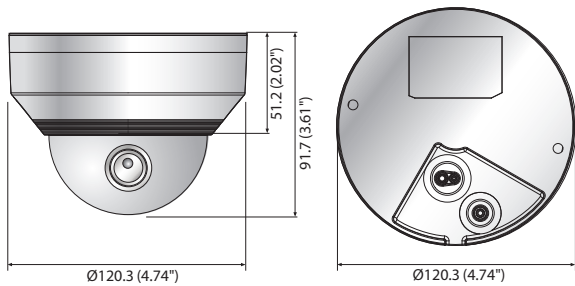

Dimensions

Unit : mm (inch)