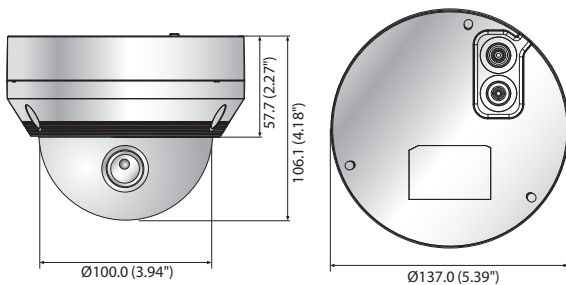

Dimensions

Unit : mm (inch)

Accessories (Optional)

QNV-6070RN/P	
VIDEO	
Imaging Device	1/2.9" 2.19M CMOS
Total Pixels	2,000(H) x 1,121(V)
Effective Pixels	1,984(H) x 1,105(V)
Scanning System	Progressive
Min. Illumination	Color : 0.095Lux (30IRE), B/W : 0Lux (IR LED on)
S / N Ratio	50dB
LENS	
Focal Length (Zoom Ratio)	2.8 ~ 12mm (4.3x) manual
Max. Aperture Ratio	F1.4
Angular Field of View	H : 103.8° ~ 32.4° / V : 53.7° ~ 18.4° / D : 121.9° ~ 37.1°
Focus Control	Manual
Lens Type	DC auto iris
Mount Type	Board type
PAN / TILT / ROTATE	
Pan / Tilt / Rotate Range	0° ~ 350° / 0° ~ 67° / 0° ~ 355°
OPERATIONAL	
IR Viewable Length	30m (98.43ft)
Camera Title	Off / On (Displayed up to 20 characters per line) - W/W : English / Numeric / Special characters - China : English / Numeric / Special / Chinese characters - Common : Multi-line (Max. 5), Color (Grey / Green / Red / Blue / Black / White), Transparency, Auto scale by resolution
Day & Night	True Day & Night
Backlight Compensation	Off / BLC / WDR
Wide Dynamic Range	120dB
Digital Noise Reduction	SSNR (Off / On)
Motion Detection	Off / On (4ea polygonal zones)
Privacy Masking	Off / On (6ea rectangular zones)
Gain Control	Off / Low / Middle / High
White Balance	ATW / AWC / Manual / Indoor / Outdoor
LDC (Lens distortion correction)	Off / On (5 levels with min / max)
Electronic Shutter Speed	Minimum / Maximum / Anti flicker
Flip / Mirror	Flip / Mirror / Hallway view
Intelligent Video Analytics	Motion detection with metadata, Tampering, Defocus detection
Alarm I/O	Input 1 / Output 1
Alarm Triggers	Motion detection, Tampering detection, SD card error, NAS error, Alarm input, Defocus detection
Alarm Events	File upload via FTP and E-mail, Local storage recording at event, Notification via E-mail, External output
Pixel Counter	Support (Plug-in viewer only)
NETWORK	
Ethernet	RJ-45 (10/100BASE-T)
Video Compression Format	H.265, H.264, MJPEG
Resolution	1920 x 1080, 1280 x 1024, 1280 x 960, 1280 x 720, 1024 x 768, 800 x 600, 720 x 576, 720 x 480, 640 x 480, 320 x 240
Max. Framerate	H.265/H.264 : Max. 30fps at 2M all resolutions, MJPEG : 15fps
Smart Codec	WiseStream
Video Quality Adjustment	H.265/H.264 : Target bitrate level control, MJPEG : Quality level control
Bitrate Control Method	H.265/H.264 : CBR or VBR, MJPEG : VBR
Streaming Capability	Multiple streaming (Up to 3 profiles)
Audio In	Selectable (microphone/Line-in), Supported voltage: 2.5VDC (4mA), Input impedance: 2K Ohm G.711 u-law / G.726 selectable
Audio Compression Format	G.726 (ADPCM) 8KHz, G.711 8KHz, G.726 : 16Kbps, 24Kbps, 32Kbps, 40Kbps
Audio Communication	Uni-directional audio
IP	IPv4, IPv6
Protocol	TCP/IP, UDP/IP, RTP(UDP), RTP(TCP), RTCP, RTSP, NTP, HTTP, HTTPS, SSL/TLS, DHCP, PPPoE, FTP, SMTP, ICMP, IGMP, SNMPv1/v2c/v3(MIB-2), ARP, DNS, DDNS, QoS, PIM-SM, UPnP, Bonjour
Security	HTTPS(SSL) login authentication, Digest login authentication IP address filtering, User access log, 802.1x authentication
Streaming Method	Unicast / Multicast
Max. User Access	6 users at unicast mode
Storage	micro SD/SDHC/SDXC (Max. 128GB), NAS - Motion images recorded in the SD memory card can be downloaded - Manual recording at local PC
Application Programming Interface	ONVIF Profile S/G, SUNAPI (HTTP API)
Webpage Language	English, Korean, Chinese, French, Italian, Spanish, German, Japanese, Russian, Swedish, Portuguese, Czech, Polish, Turkish, Dutch, Hungary, Greek
Web Viewer	Supported OS : Windows 7, 8.1, 10, Mac OS X 10.9, 10.10, 10.11 Plug-in free Webviewer - Supported Browser : Google Chrome 47, MS Edge 20 Plug-in Webviewer - Supported Browser : MS Explore 11, Mozilla Firefox 43, Apple Safari 9 * Mac OS X only
Central Management Software	SmartViewer
ENVIRONMENTAL	
Operating Temperature / Humidity	-30°C ~ +55°C (-22°F ~ +131°F) / Less than 90% RH * Start up should be done at above -20°C (-4°F)
Storage Temperature / Humidity	-30°C ~ +60°C (-22°F ~ +140°F) / Less than 90% RH
Ingress Protection	IP66
Vandal Resistance	IK10
ELECTRICAL	
Input Voltage / Current	PoE (IEEE802.3af, Class3) / 12V DC
Power Consumption	Max. 6.7W (PoE), Max. 5.5W (12V DC)
MECHANICAL	
Color / Material	Ivory / Metal
Dimensions (WxH)	Ø137.0 x 106.1mm (Ø5.39" x 4.18")
Weight	660g (1.46 lb)