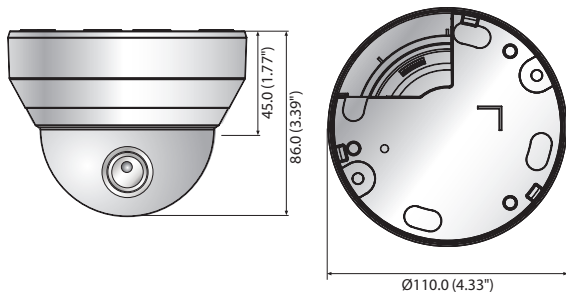

Dimensions

Unit : mm (inch)